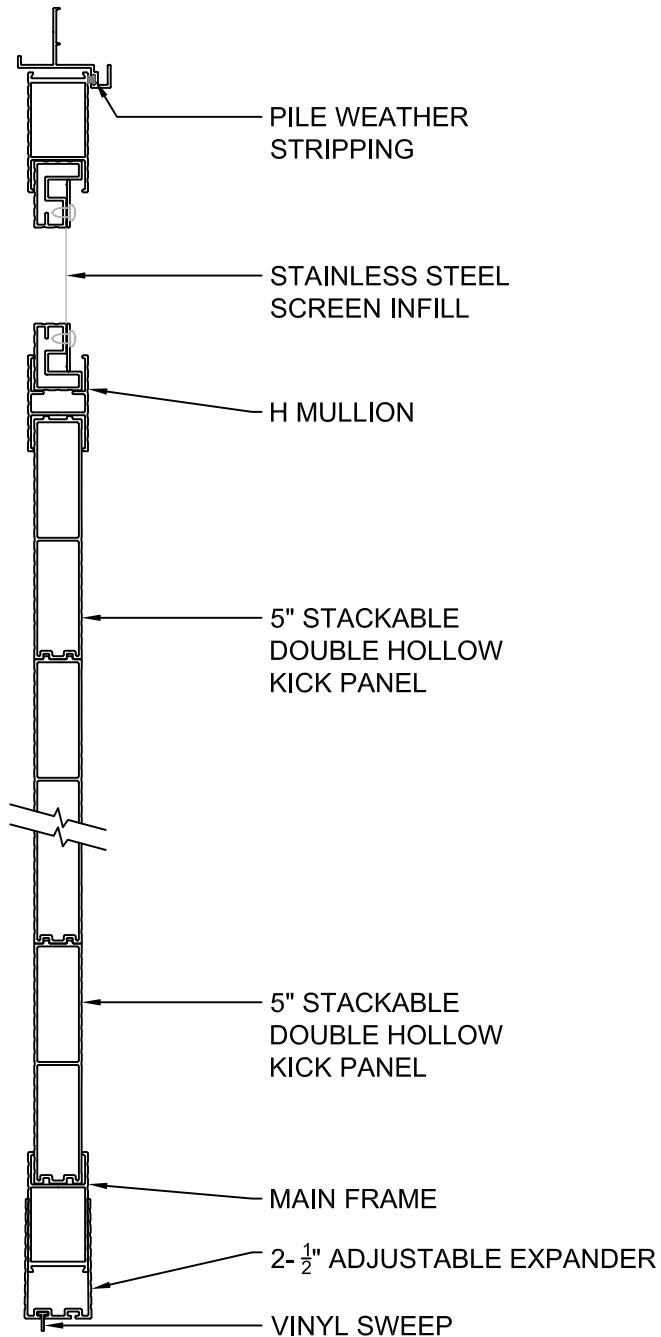

HURRICANE • SECURITY

Note:

- 5" Kickpanels can be stacked to customers desired height.
- Glass mold insert is available upon request.
- Operating Glass Sash available upon request.

HEADER

SILL